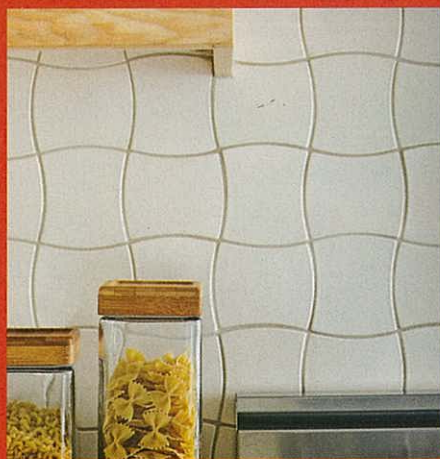

1. An interesting kitchen is assured when you select a timber veneer or laminate with a distinctive grain. You can increase the visual intrigue by running the grain both horizontally and vertically, as seen here. White walls and neutral tiles keep the look fresh.

2. Get your DIY groove on! Turn a laminated timber benchtop into a shadowbox-style arty 'display case' on the wall alongside a peninsula, topped with the same material. PS: Wire-caged pendants have a hand-crafted quality, providing welcome character.

Designer insights >>

Splashback tiles come in a multitude of colours, patterns, sizes and materials, giving you style choices.

■ Make it your mission to source tiles more interesting than the typical subway tile. For a similar look, check out tiles inspired by the irregular patterns formed by aged plaster or cracked dry earth, D.R.Y collection matt tiles in Plaster (243 x 243mm), Di Lorenzo.

■ Carry splashback tiles up to the ceiling behind a wall-mounted rangehood, otherwise it can look unfinished.

3. The perfectionist in you will ensure your kitchen cabinetmaker aligns the distinctive timber grain perfectly between drawers and door fronts. And feel free to work with two types of timber species, as long as there's sufficient contrast – ash and walnut mix successfully here. For a bespoke quality, built-in pulls look the part and allow for cabinetry free of hardware. With the cooker, sink and dishwasher in one run (see left), consider installing a stone or quartz benchtop for these hardworking areas; here, repeated on the bar for balance.