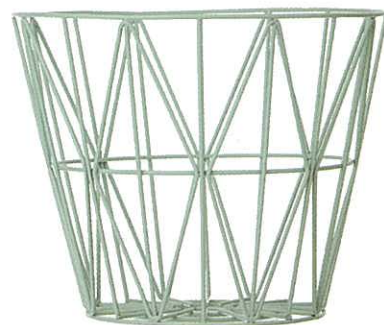

**10 PEACHY KEEN**

Oggetto linen cushion, \$150.57, [www.oggetto.com](http://www.oggetto.com)

**1 FEATHERED REST**

Down that Little Lane 'The Lovely Lady' peacock bedhead, \$499, [downthatlittlane.com.au](http://downthatlittlane.com.au)

**2 THE WIRE**

Norsu Interiors 'Fern Living' wire basket, \$125, [norsu.com.au](http://norsu.com.au)

**9 LIGHT UP**

Beacon Lighting 'Lanie' table lamp, \$129, [beaconlighting.com.au](http://beaconlighting.com.au)

# HOME HOT LIST

*Add colour to your decor with soft minty tones teamed with splashes of peach*

**3 PETAL POWER**

Emporium 'Kira' vase, \$32.95, [emporiumhome.com.au](http://emporiumhome.com.au)

**8 DRINK UP**