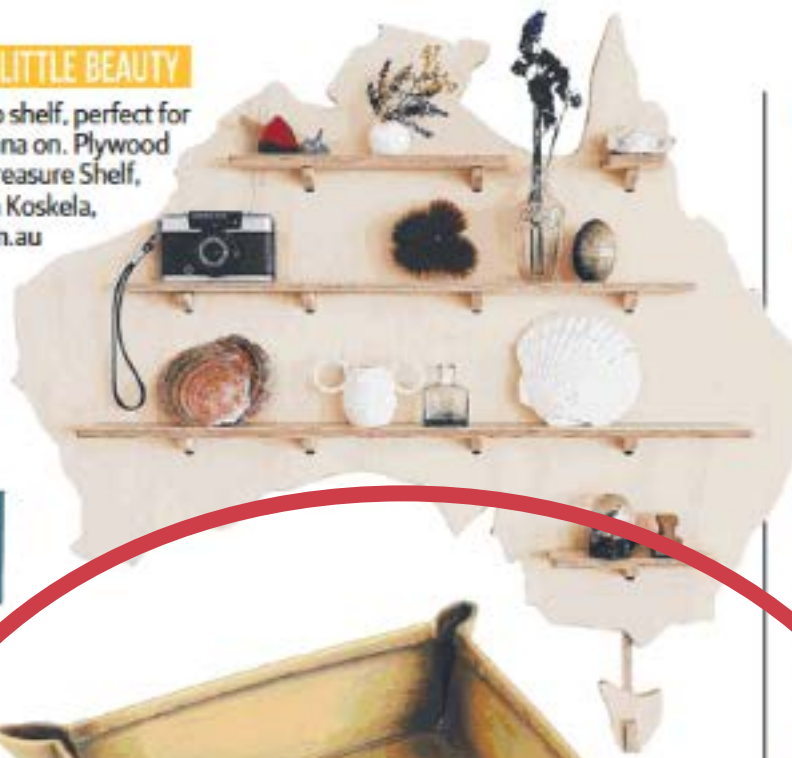

YOU LITTLE BEAUTY

Say g'day to this top shelf, perfect for perching your Australiana on. Plywood Australia map – My Treasure Shelf, \$220, from Koskela, store.koskela.com.au

TIME TO STAY

Keep time in style with this clock in gorgeous seafoam green. Rasmus Gottlieb for Normann Copenhagen. Watch Me wall clock in petrol, \$85, from Top 3 By Design, top3.com.au

TOP DRAWER

This set of drawers in bold navy makes a quietly elegant addition to the bedroom. Peyton navy bamboo drawer, \$1280, from James Said, jamesaid.com.au

ANCHORS AWEIGH

Keep all your little treasures secure with this square tray. Anchorage coin tray \$36.95, from Amalfi, amalfihomewares.com.au