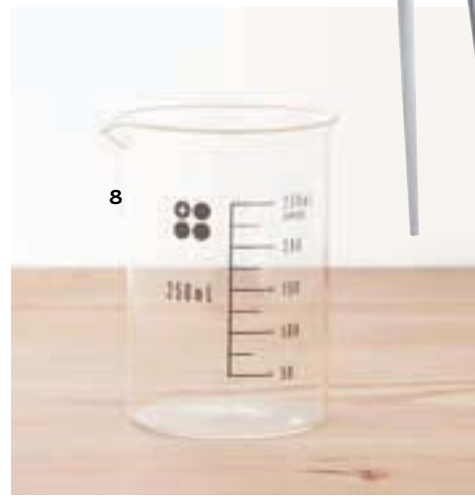

Weird SCIENCE

We're loving the emerging trend of scientific and medical-inspired homewares. To make sure your interior doesn't look too clinical, opt for wooden furniture with black or white accents.

COMPILED BY SELINA GORDEVICH

1. Pendant lights based on science lab beakers and test tubes, \$149.00, Beacon Lighting. 2. Savoy three-tier kitchen trolley in black, \$249, Freedom. 3. Infusion vessel in Eucalyptus, \$34.95 and in Vitamin, \$39.95, Freedom. 4. Contemporary Bunsen oil burner, \$90, Cranmore Home. 5. Phrenology ceramic sculpture, \$54.95, Amalfi. 6. Mols three drawer desk, \$1700, Satara Australia. 7. Watson desk lamp, \$730, Boyd Blue. 8. Glass beaker in charcoal, \$7.95, Mark Tuckey for Cotton On. 9. Menu wire bin designed by Norm Architects, \$124.95, Stem. 10. Anodine Vessel in navy, \$34.95 and white, \$26.99, Freedom. 11. Beaker, \$12.95, Rogue. 12. Letterpress printed periodic table greeting card, Paper Elephant.